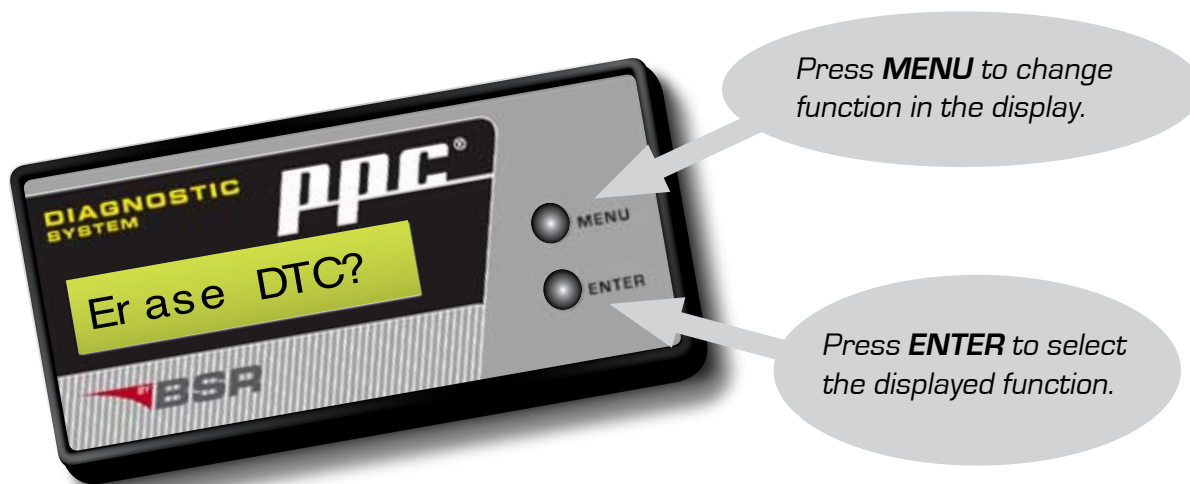

Management

Enter and Menu

PPC® has got two buttons: Enter and Menu. With these two buttons you can easily navigate in the menu and choose the wanted function.

Connection of the OBDII cable

1. Connect the OBDII cable to both PPC® and the car's diagnostic outlet.