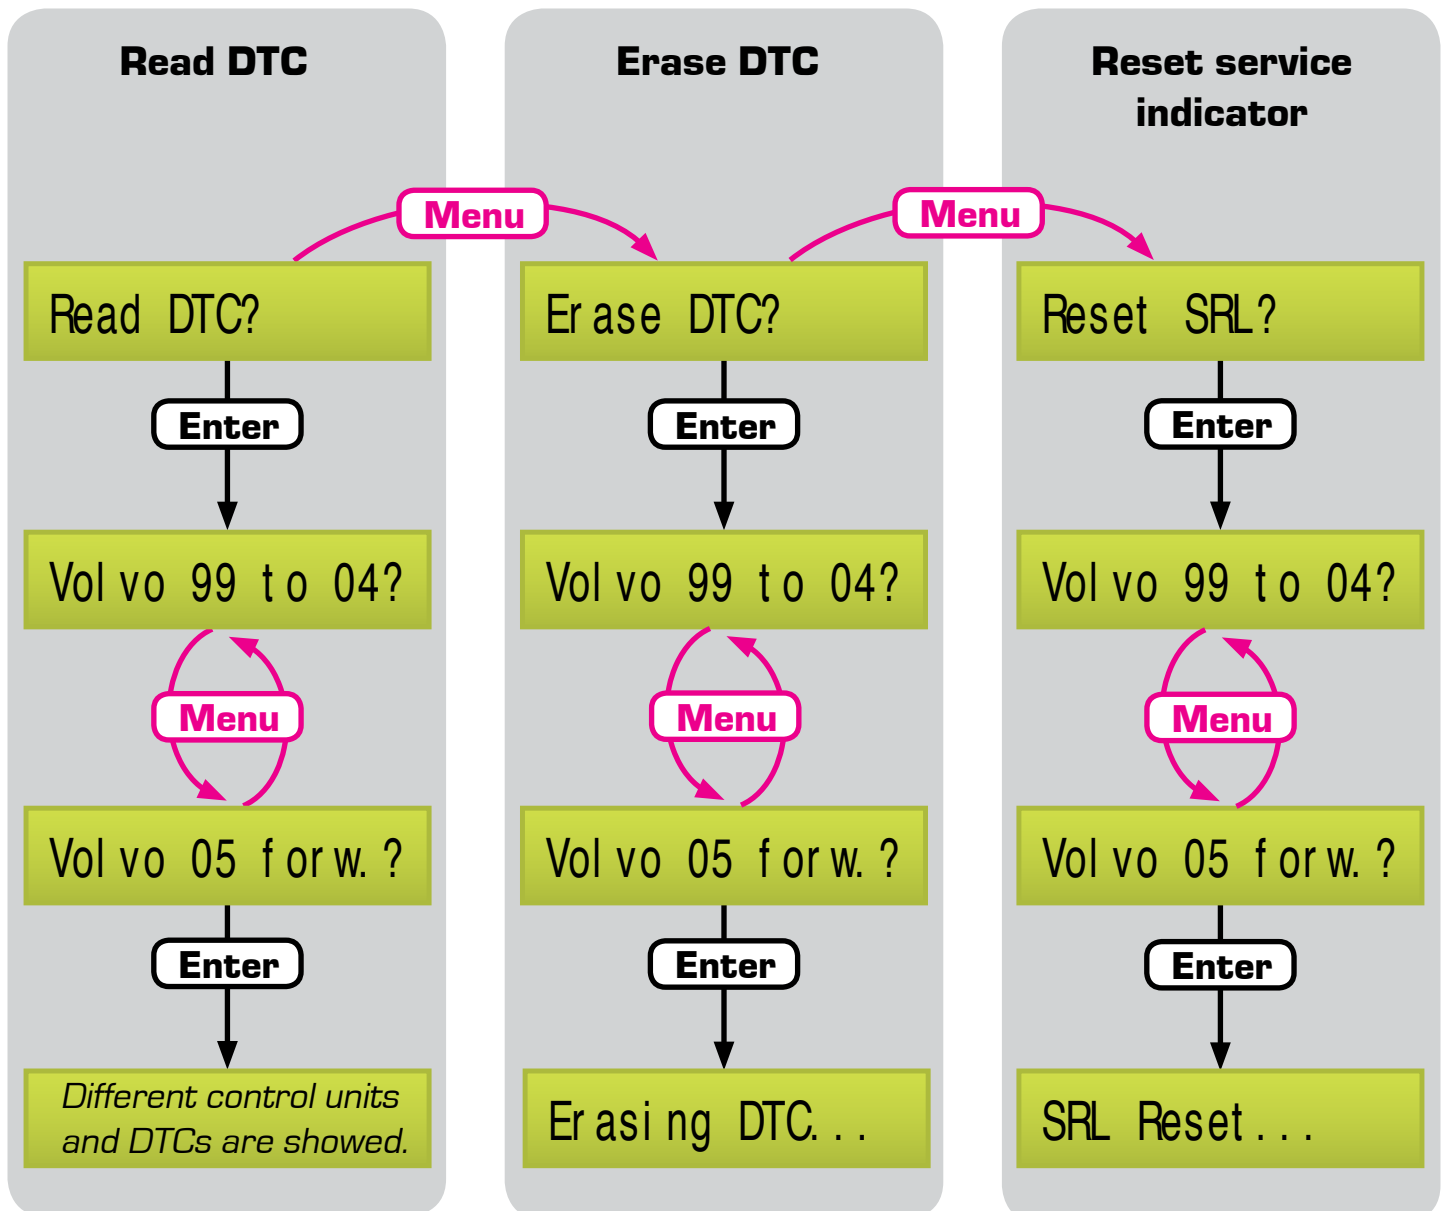

Handling diagram

The diagram below shows how to read DTC, erase DTC and reset the service indicator. Handling is very easy: Menu button changes function in the display, and Enter button selects the wanted function.

Enter = press Enter

Menu = press Menu